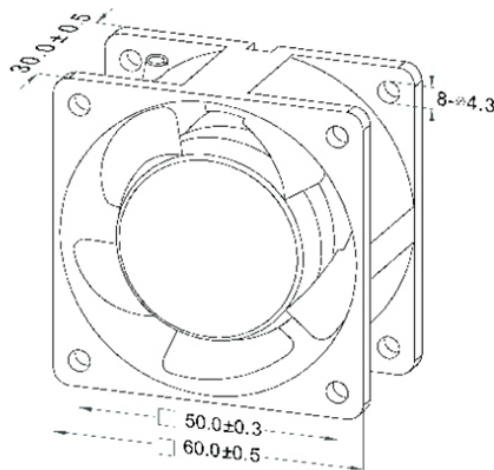

AC 交流机风扇

AC 60×60×30MM SERIES

外框材质：铝合金

Frame: Aluminum

扇叶材质：环保防火PBT UL 94V-0

Impeller: Thermoplastic PBT UL 94V-0

尺寸图 DIMENSIONS DRAWING

P&Q曲线(在额定电压下) P&Q CURVE (AT RATED VOLTAGE)

马达可选功能列表 (Available Functions)

| Model | Bearing System | Rated Voltage | Freq. | Current | Input Power | Speed | Maximum Air flow | Maximum Air flow | Max.static Pressure | Max.static Pressure | Noise | Mass |
|----------|----------------|---------------|-------|------------|-------------|-----------|------------------|---------------------|---------------------|---------------------|-------|------|
| 型号 | 轴承 | 电压 | 频率 | 电流 | 功率 | 转速 | 风量 | 风量 | 静压 | 静压 | 噪音 | 质量 |
| PART NO. | | VAC | Hz | Amp | Waat | R.P.M | CFM | M ³ /MIN | INCHH2O | Pa | DB-A | g |
| Y6030-A1 | Ball | 115 | 50/60 | 0.04/0.035 | 5.0/4.0 | 2400/3000 | 8.10/10.24 | 0.23/0.29 | 0.07/0.11 | 17.4/27.4 | 27/28 | 140 |
| Y6030-A2 | Ball | 230 | 50/60 | 0.02/0.016 | 5.0/4.0 | 2400/3000 | 8.10/10.24 | 0.23/0.29 | 0.07/0.11 | 17.4/27.4 | 27/28 | 140 |