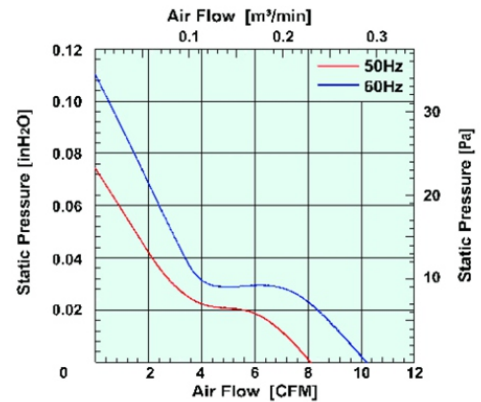

AC 交流机风扇

AC 60×60×30MM SERIES

外框材质：铝合金

Frame: Aluminum

扇叶材质：环保防火PBT UL 94V-0

Impeller: Thermoplastic PBT UL 94V-0

尺寸图 DIMENSIONS DRAWING

P&Q曲线(在额定电压下) P&Q CURVE (AT RATED VOLTAGE)

马达可选功能列表 (Available Functions)

| Model | Bearing System | Rated Voltage | Freq. | Current | Input Power | Speed | Maximum Air flow | Maximum Air flow | Max.static Pressure | Max.static Pressure | Noise | Mass |
|----------|----------------|---------------|-------|------------|-------------|-----------|------------------|---------------------|---------------------|---------------------|-------|------|
| 型号 | 轴承 | 电压 | 频率 | 电流 | 功率 | 转速 | 风量 | 风量 | 静压 | 静压 | 噪音 | 质量 |
| PART NO. | | VAC | Hz | Amp | Waat | R.P.M | CFM | M ³ /MIN | INCHH2O | Pa | DB-A | g |
| Y6030-A1 | Ball | 115 | 50/60 | 0.04/0.035 | 5.0/4.0 | 2400/3000 | 8.10/10.24 | 0.23/0.29 | 0.07/0.11 | 17.4/27.4 | 27/28 | 140 |
| Y6030-A2 | Ball | 230 | 50/60 | 0.02/0.016 | 5.0/4.0 | 2400/3000 | 8.10/10.24 | 0.23/0.29 | 0.07/0.11 | 17.4/27.4 | 27/28 | 140 |